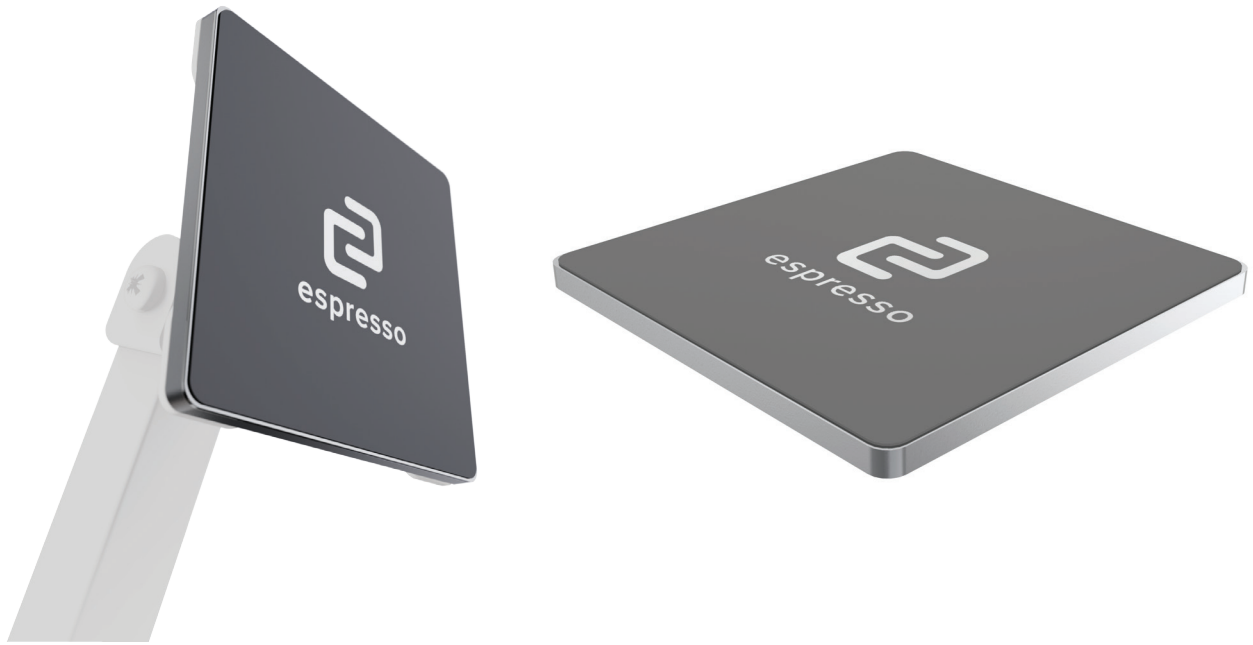

espresso Stand

Magnetic stand for the espresso Display. Take your interactive display experience anywhere. Simple, seamless and ultra-portable. Attaches magnetically to your Display in both portrait and landscape orientation.

Specifications:

Weight	Total weight	570 grams/ 20oz
Dimensions	Closed	119x119mm/4.7x4.7 inch
	Open	280mm max height
Attachment	Magnetic	Yes
Features	Angle	Variable
	Orientation	Portrait or landscape

espresso Pen

*In development

espresso Case

Portability and protection for your espresso Display.
A microfibre case that attaches magnetically and can be used as a stand. A popular accessory to work anywhere.

Specifications:

espresso Mount

Designed to integrate your display with industry standard VESA mounts. The Display magnetically secures to the mount in one simple action. Set it up, or grab and go in seconds.

Specifications: