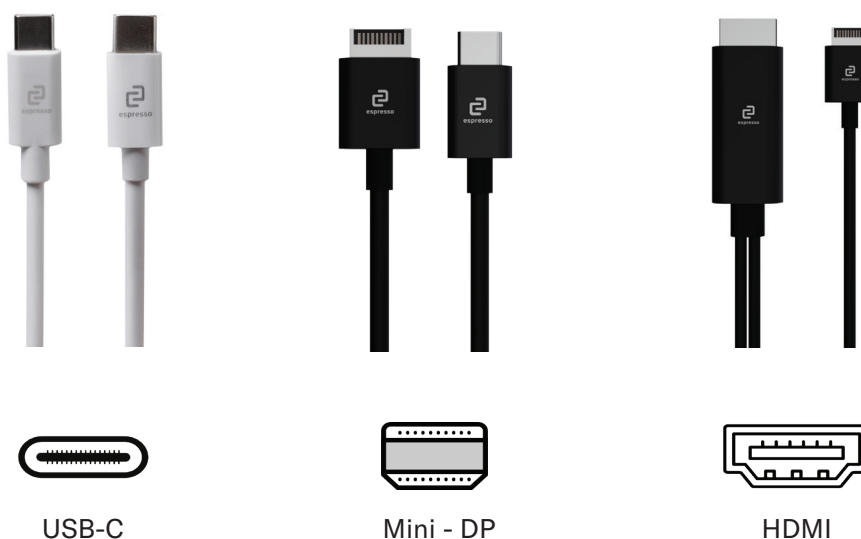

Weight	Total weight	256 grams/9oz
Dimensions	Mount	119x119mm/4.7x4.7 inch
	VESA standard	100x100mm or 75x75mm
Attachment	Magnetic	Yes
Features	Angle	Variable (VESA dependent)
	Orientation	Portrait or landscape

espresso connects to your host device by a single cable. A 1 metre USB-C to USB-C cable is supplied in the box. We sell a range of cables to suit your host device including Mini Display Port, HDMI and different length USB-C.